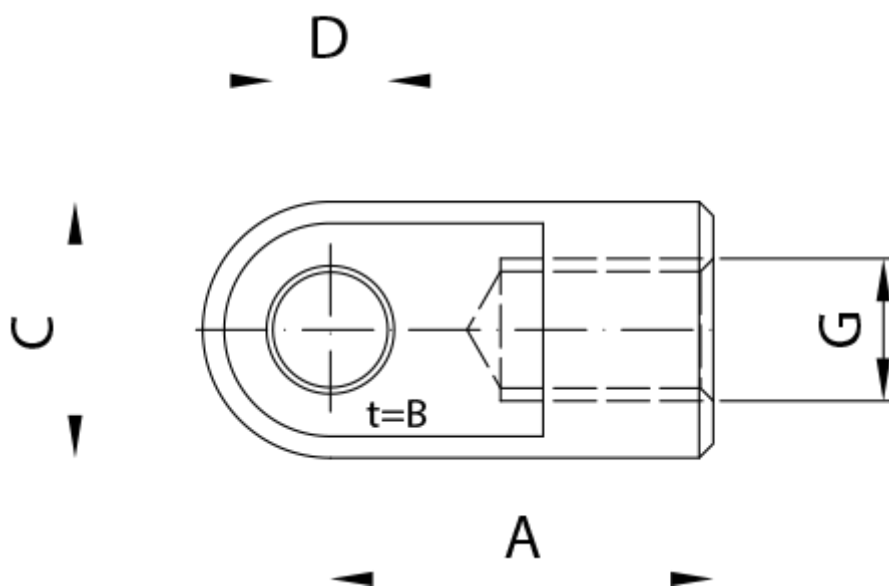

# Data Sheet

Article number: 04HAU42

Description: Stabilus Industry Line Eye Steel  
Type AU42 M14x1,5, Ø 14,1 mm, B=14 mm

## Measures

A = 42

B = 14

C = 25

D = 14.1

G = M14x1.5